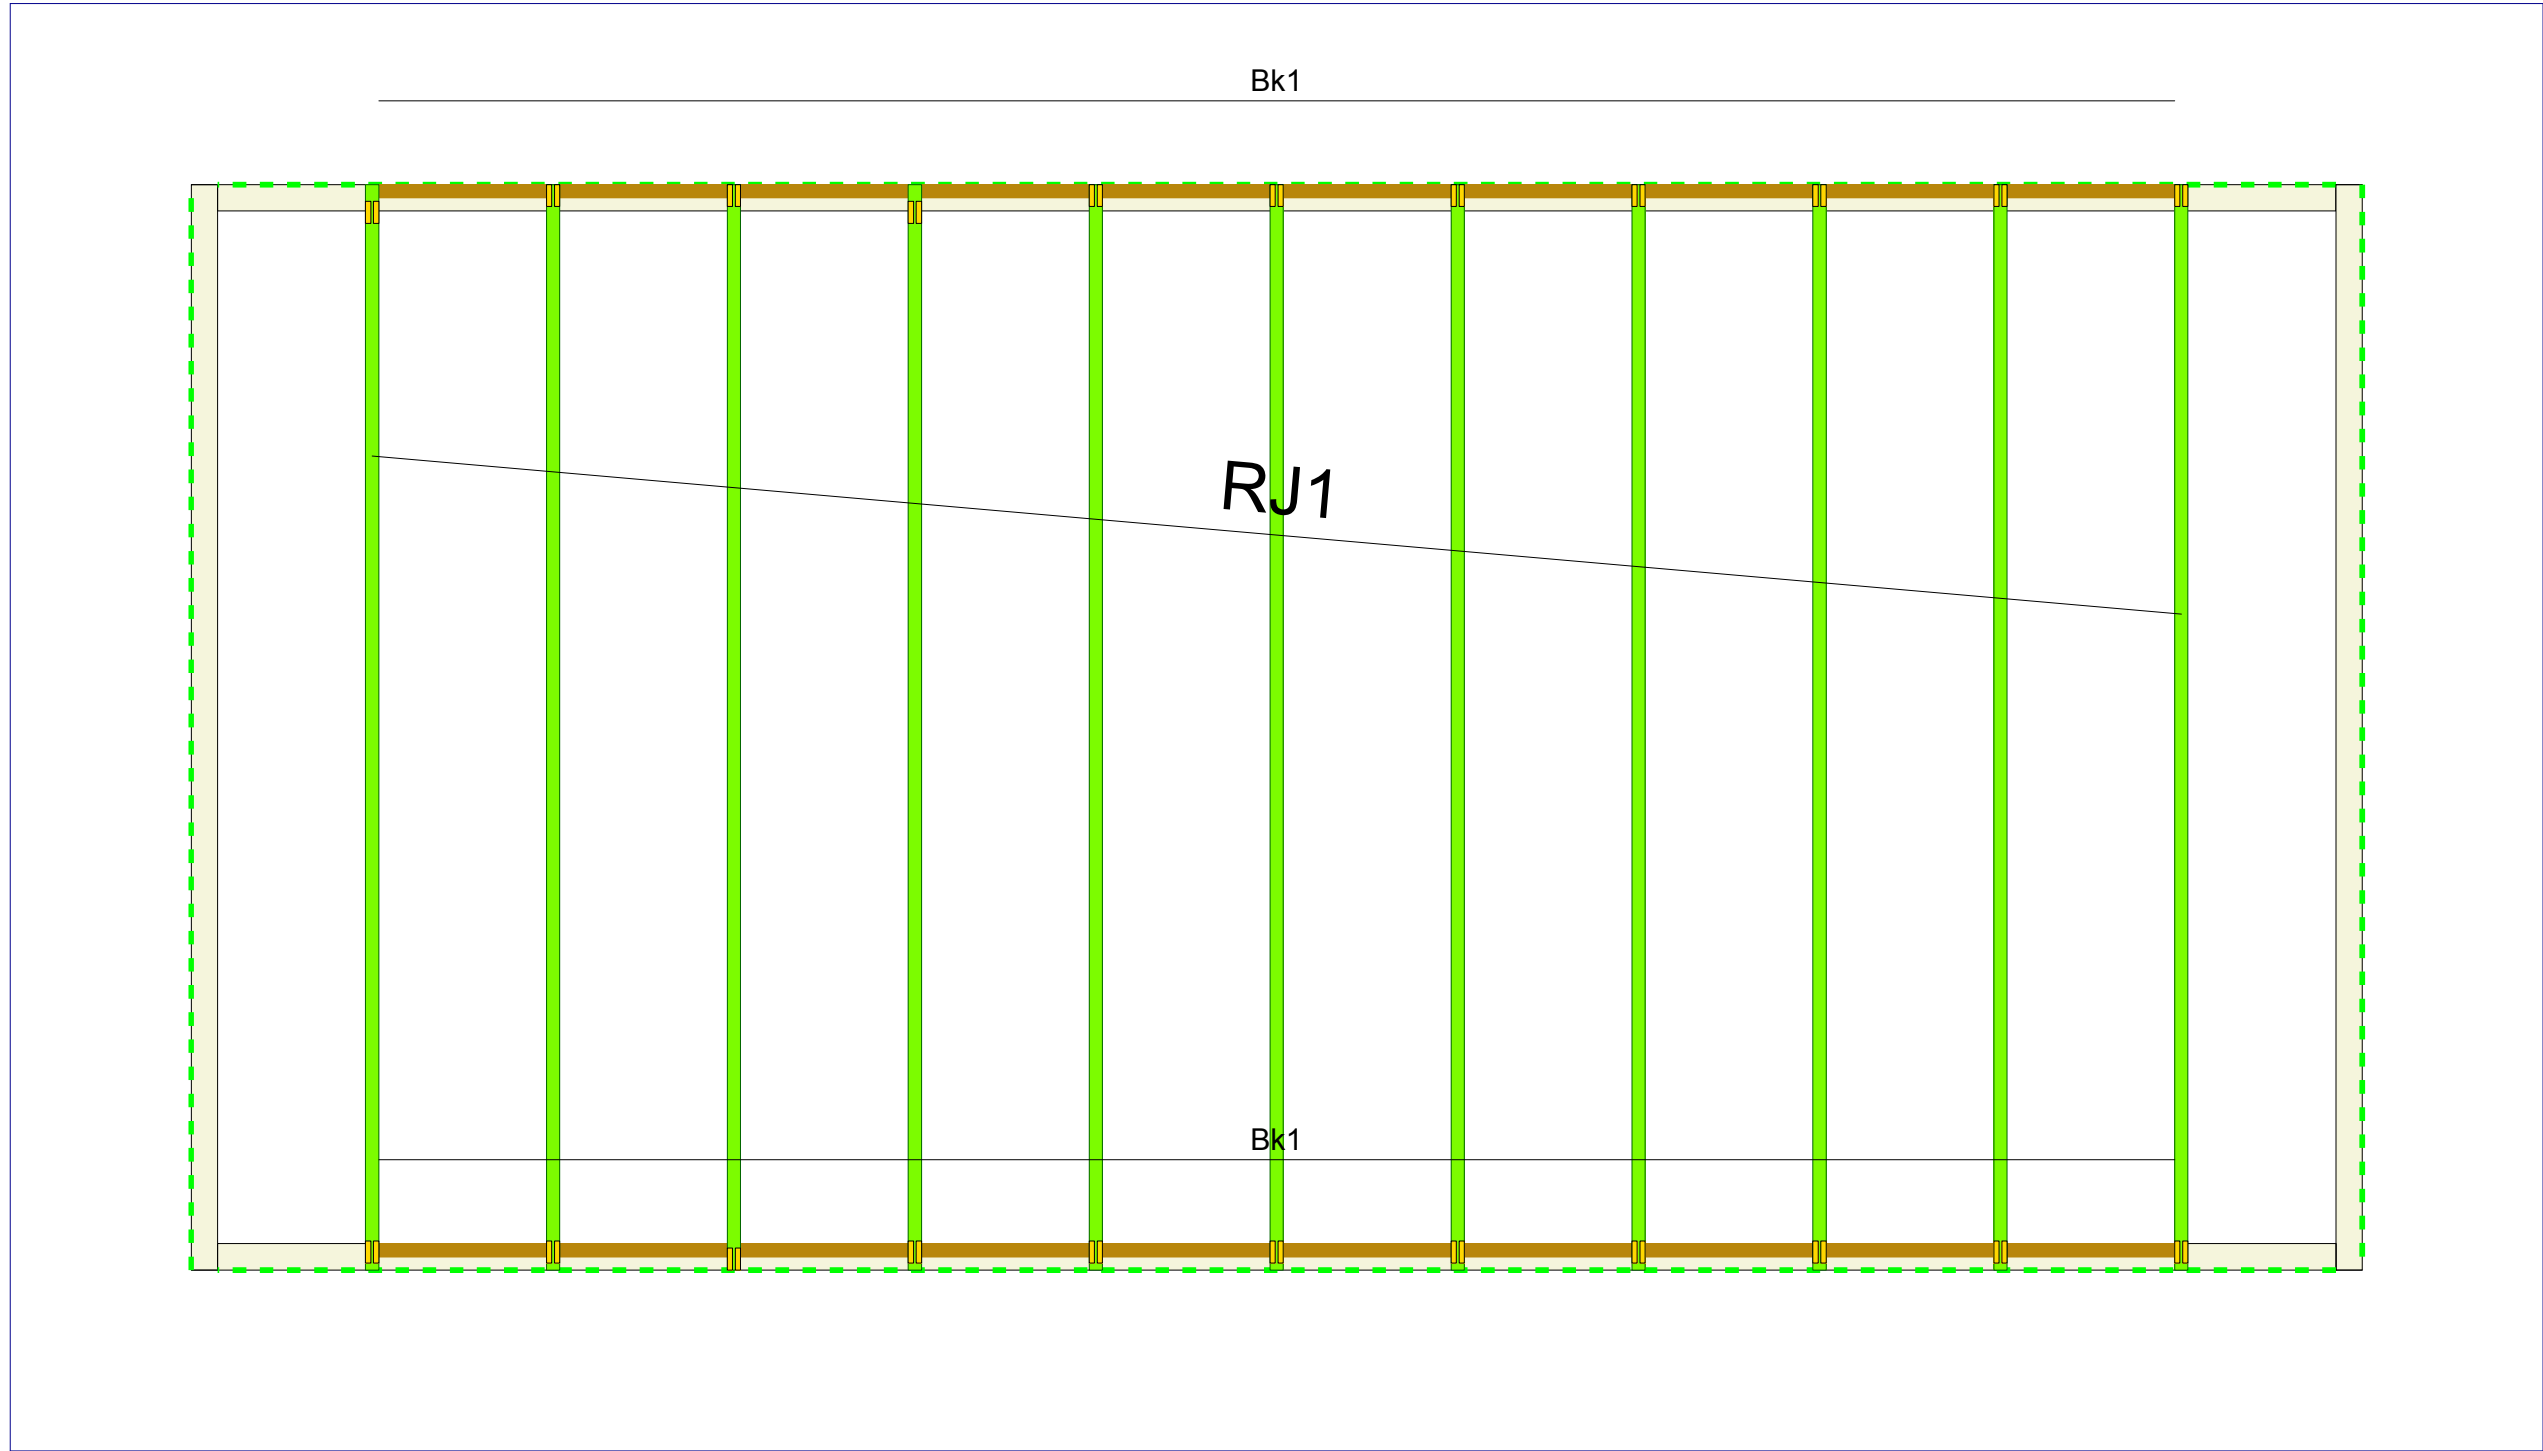

Accessories				
PlotID	Length	Product	Plies	Net Qty
		Beveled Web Stiffeners (11 7/8" TJI® 110)	1	44

Products				
PlotID	Length	Product	Plies	Net Qty
RJ1	14' 0"	11 7/8" TJI® 110	1	11
Bk1	38' 0"	11 7/8" TJI® 110	1	1

Idaho Falls, LBM

DESIGNER: Blaine Eborn

PHONE: 208-557-5056

E-MAIL: Blaine.Eborn@BuildWithBMC.com

Job Number: XXX

Date: 2/20/19

Builder: Bird Bros

Job Name: The Joe Garage

Address: XXX

City, St.: Idaho Falls, ID